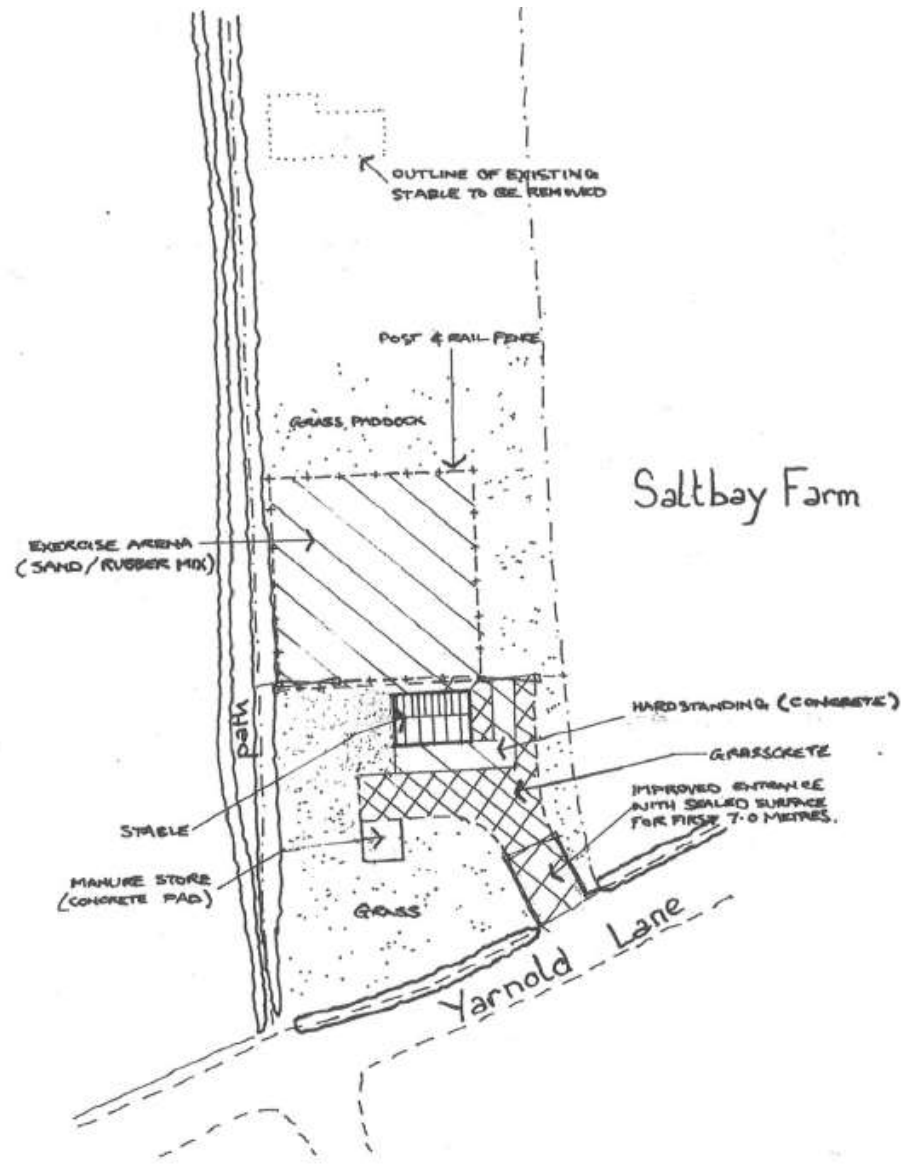

20/00638/FUL

Land SW of Saltbay Farm, Yarnold Lane,
Dodford, Bromsgrove, Worcestershire, B61 9JG

Erection of stable building, ménage, access
improvement, construction of driveway and
laying of hardstanding.

Recommendation: Grant

Location Plan and Aerial View

Site Plan

Proposed stable

Ménage

Post & rail fence 1:20

Cross-section of menège 1:20

Site Photos