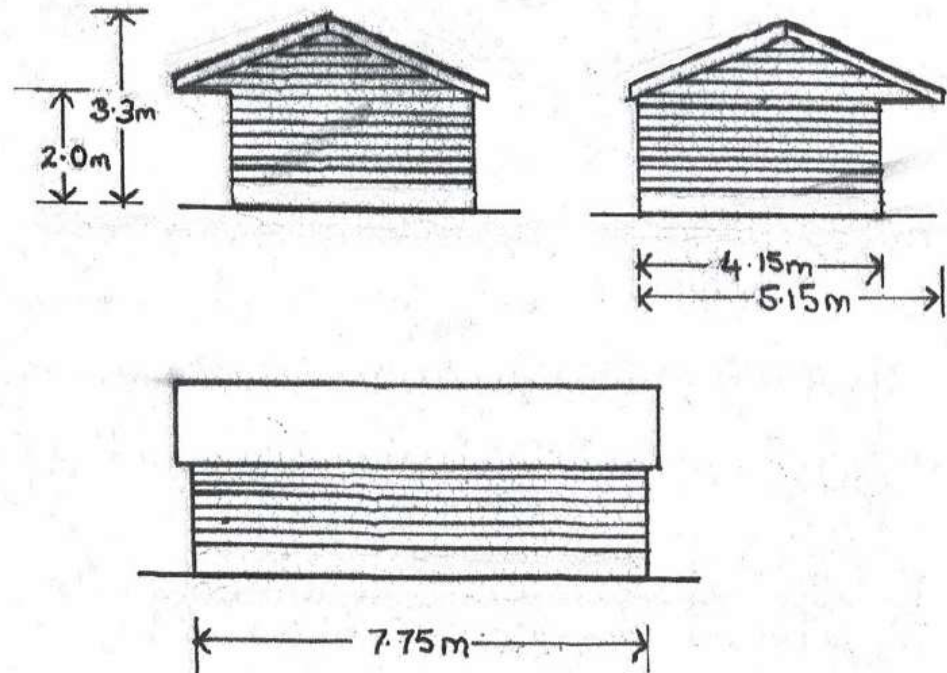

Recommendation: Grant

Location Plan and Aerial View

Site Plan

Proposed stable

Ménage

Post & rail fence 1:20

Cross-section of menège 1:20

Site Photos