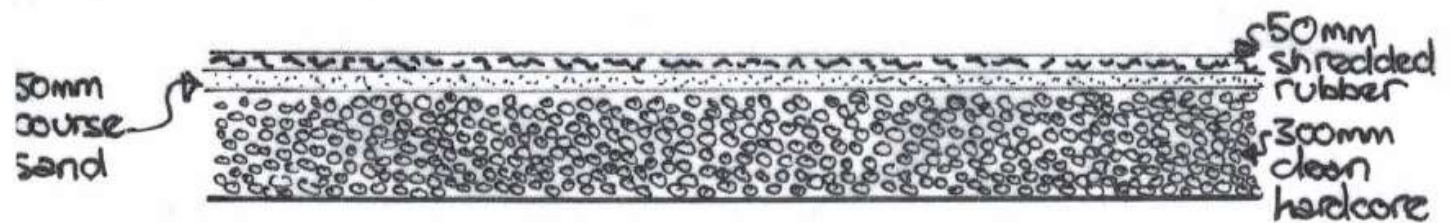

20/00638/FUL

Land SW of Saltbay Farm, Yarnold Lane,
Dodford, Bromsgrove, Worcestershire, B61 9JG

Erection of stable building, ménage, access
improvement, construction of driveway and
laying of hardstanding.

Recommendation: Grant

Location Plan and Aerial View

Site Plan

Proposed stable

Ménage

Post & rail fence 1:20

Cross-section of menège 1:20

Site Photos