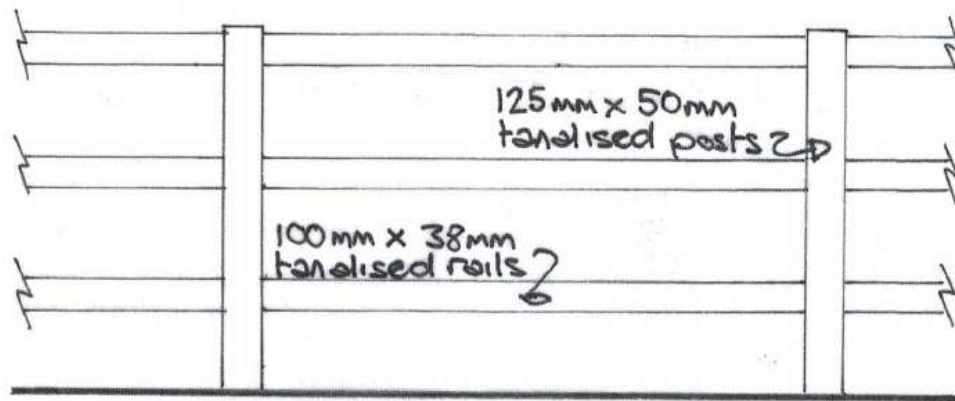

Recommendation: Grant

Location Plan and Aerial View

Site Plan

Proposed stable

Ménage

Post & rail fence 1:20

Cross-section of menège 1:20

Site Photos